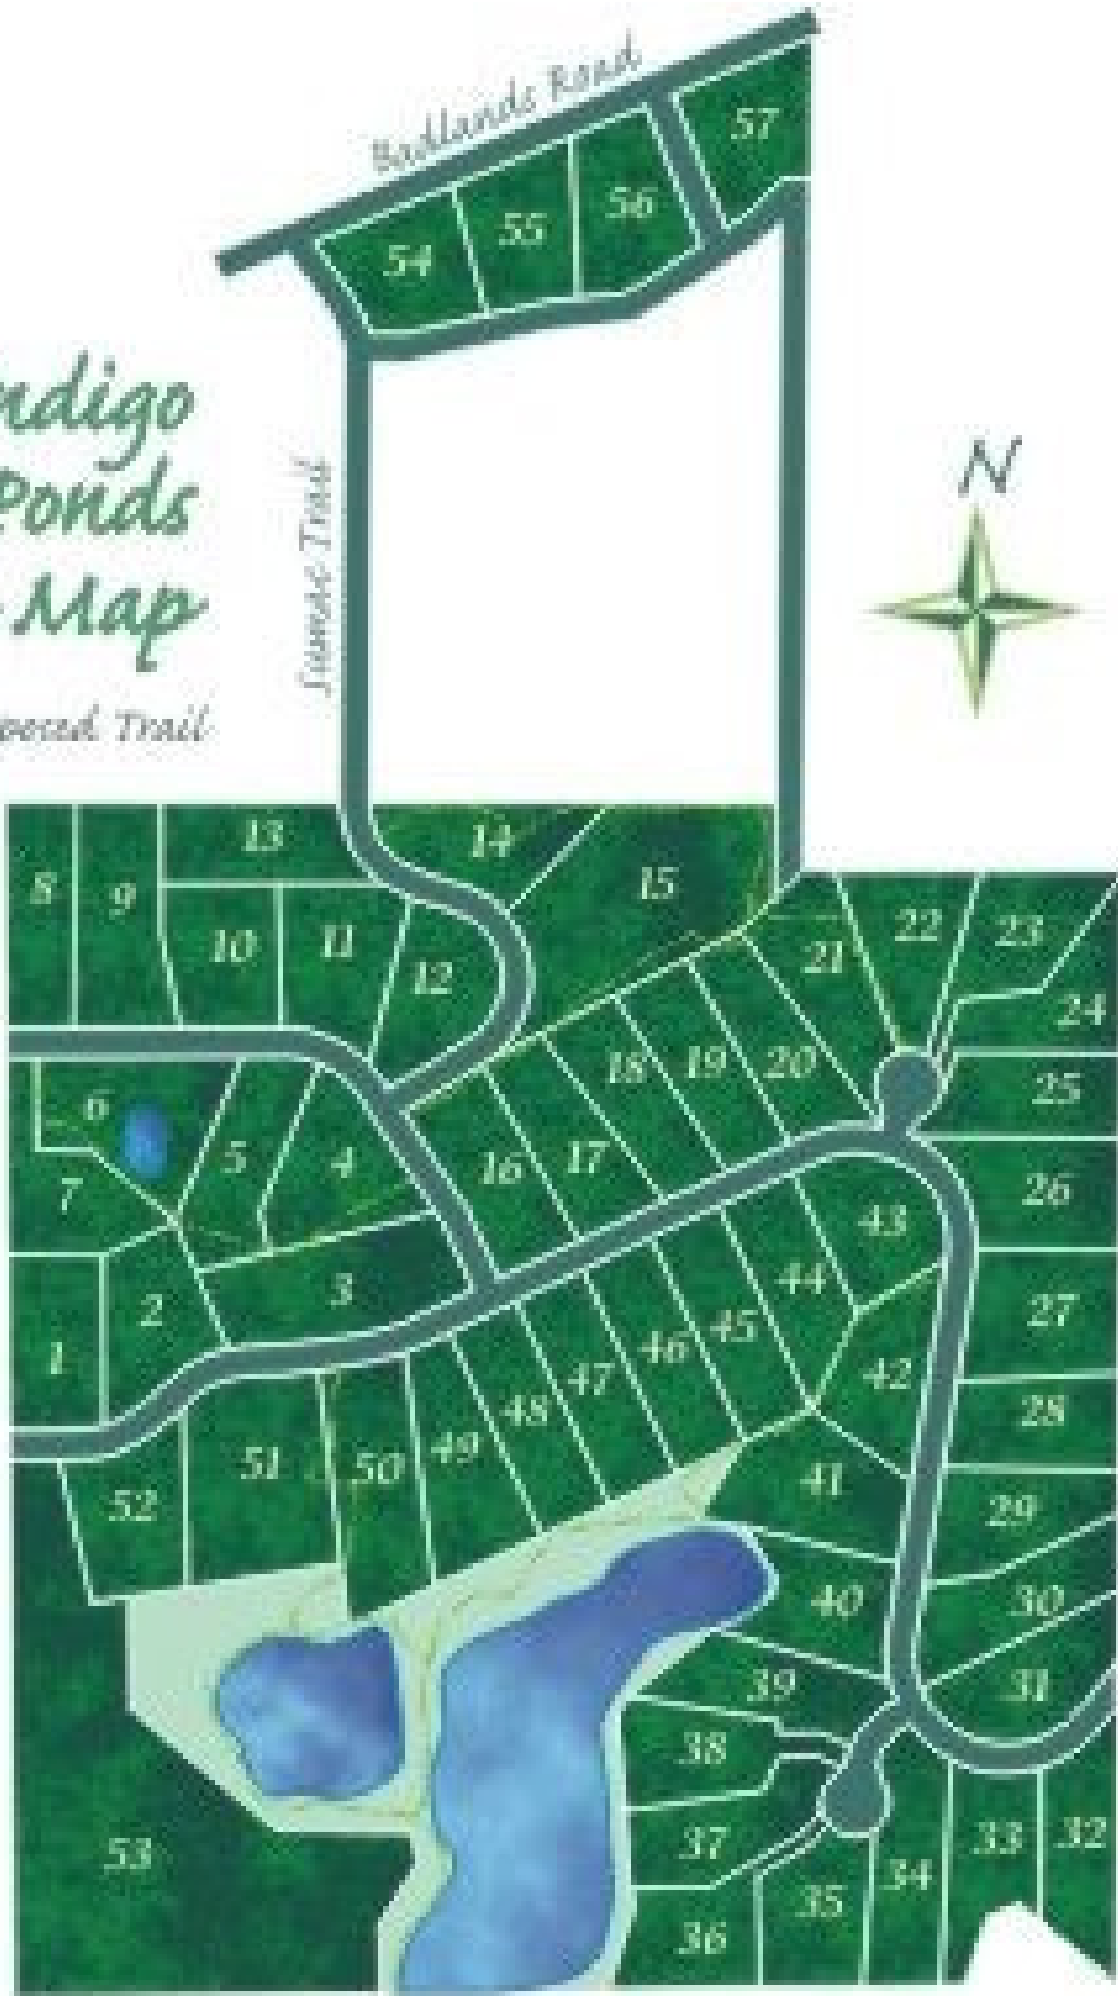

# Indigo Ponds Site Map

— Proposed Trail

Prairie Meadows Drive

Highlander Trail

(Preliminary artist's conception)